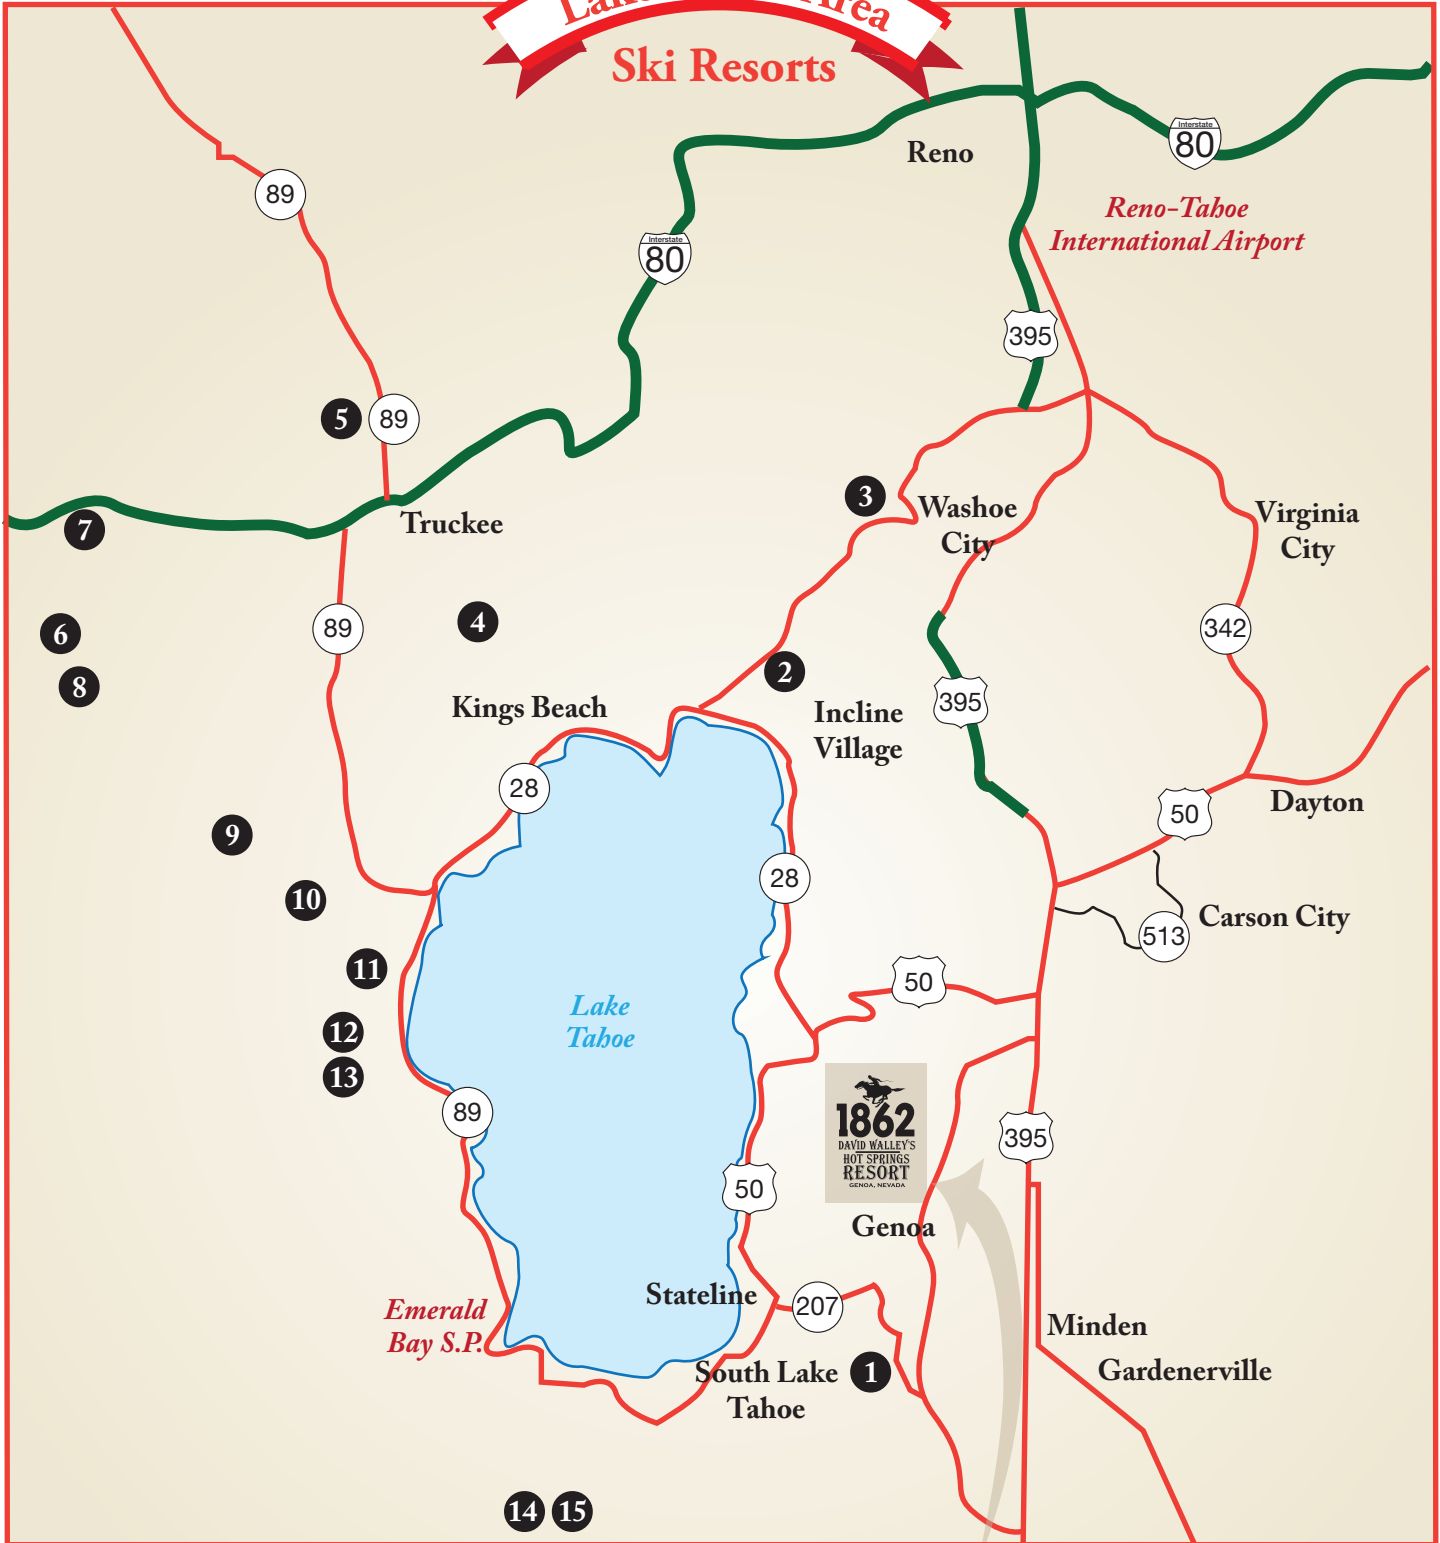

Lake Tahoe Area Ski Resorts

Ski Resorts

- | | |
|----------------------------|---------------------------|
| ① Heavenly Valley Ski Area | ⑨ Squaw Valley Ski Area |
| ② Diamond Peak | ⑩ Alpine Meadows Ski Area |
| ③ Mt. Rose Ski Area | ⑪ Granlibakken Ski Area |
| ④ Northstar Ski Area | ⑫ Homewood Ski Area |
| ⑤ Tahoe Donner Ski Area | ⑬ Tahoe Ski Bowl |
| ⑥ Sugar Bowl Ski Area | ⑭ Sierra Ski Ranch |
| ⑦ Boreal Ski Area | ⑮ Kirkwood Ski Area |
| ⑧ Donner Ski Area | |

**David Walley's Resort
Hot Springs & Spa**
2001 Foothill Road
Genoa, Nevada 89411
Front Desk: 775-782-8155

*Preserving "1862" David Walley's natural charm while
providing an outstanding vacation experience for our
owners, now and forever.*